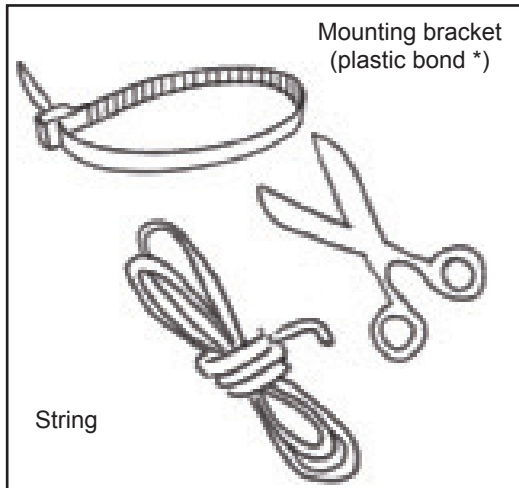

# PRIVACY SCREEN with eyelets

USER MANUAL

Ref 09 / NOSC09 V8

80 % blackout privacy screen  
100 % blackout privacy screen

## FOR BALCONIES AND FENCES

Avoid strong wind loads. Use fixings that are suitable for your wall or fence.